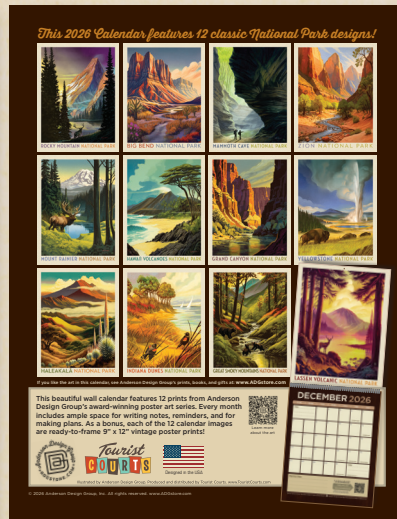

29204CR Anderson Design Group National Parks

29209CR Arden von Haeger National Parks