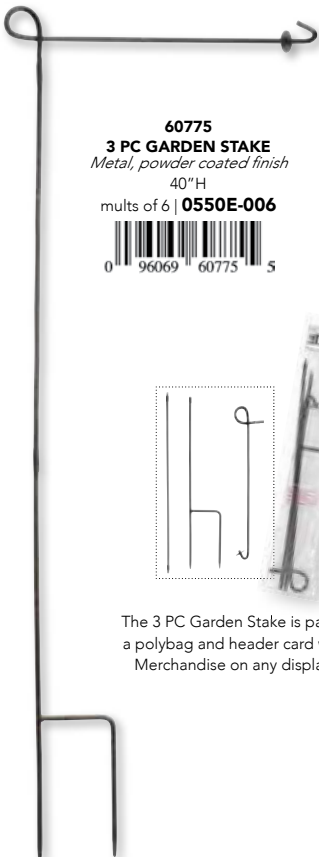

60775
3 PC GARDEN STAKE
Metal, powder coated finish
40"H
mults of 6 | **0550E-006**