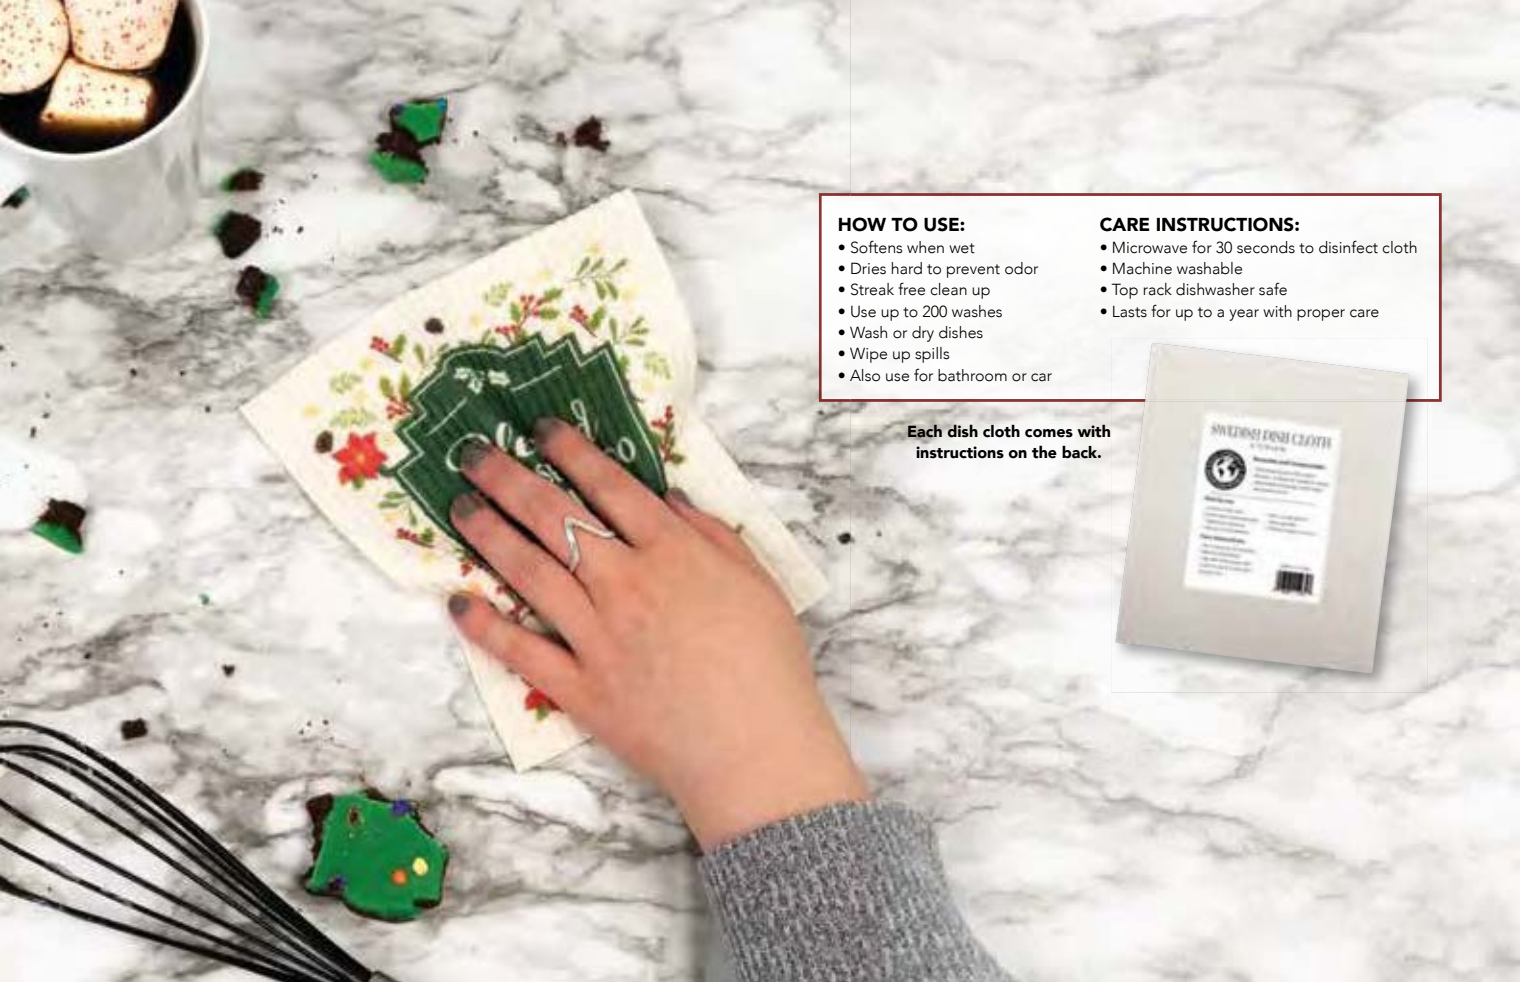

HOW TO USE:

- Softens when wet
- Dries hard to prevent odor
- Streak free clean up
- Use up to 200 washes
- Wash or dry dishes
- Wipe up spills
- Also use for bathroom or car

CARE INSTRUCTIONS:

- Microwave for 30 seconds to disinfect cloth
- Machine washable
- Top rack dishwasher safe
- Lasts for up to a year with proper care

Each dish cloth comes with instructions on the back.