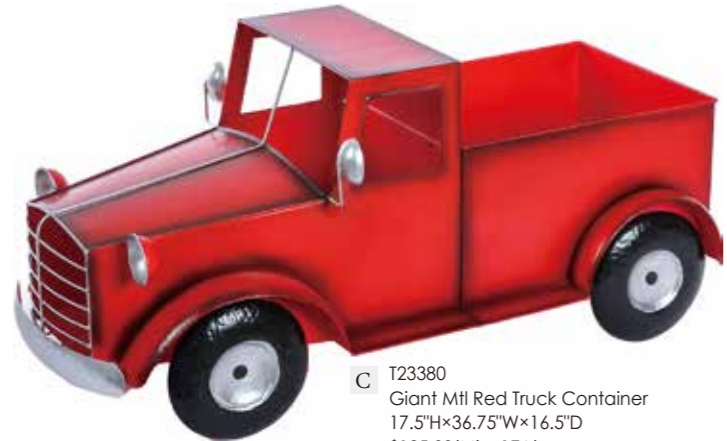

B X21247
Mtl Ant.White Truck Container
10.5"Hx24"Wx10"D
\$40.50(Min 2EA)
\$32.40(Min 4EA)
\$24.30(Min 12EA)
0/Inner Box 2/Case

C T23380
Giant Mtl Red Truck Container
17.5"Hx36.75"Wx16.5"D
\$125.00(Min 1EA)
\$100.00(Min 2EA)
\$75.00(Min 6EA)
0/Inner Box 1/Case