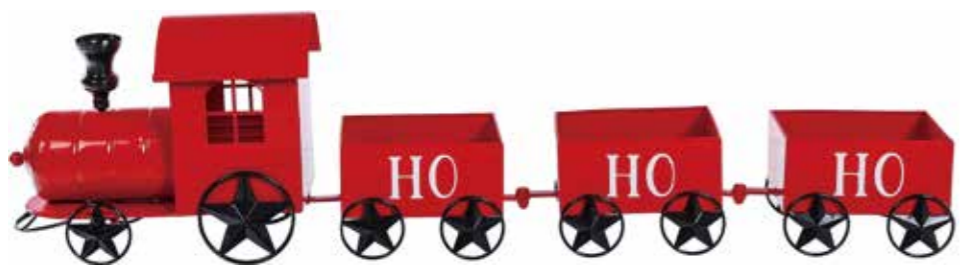

F C23811
Mtl Red Train 2-Container W/Bow S/3
9.5"Hx34"Wx6.5"D
$65.00(Min 1SET)
$52.00(Min 2SET)
$39.00(Min 6SET)
0/Inner Box 1/Case

G C24445
Mtl HoHoHo Train Container S/4
10.5"Hx39.5"Wx7.25"D
$65.00(Min 1SET)
$52.00(Min 2SET)
$39.00(Min 4SET)
0/Inner Box 1/Case